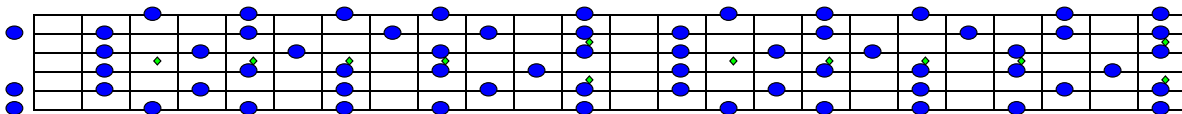

Modal Pentatonics

Fret 3 5 7 9 12 15 17 19 21 24

E Ionian Pentatonic: E, F#, G#, B, C# (Root, Maj 2nd, Maj 3rd, Per 5th, Maj 6th)

E Dorian Pentatonic Version 1: E, G, A, C#, D (Root, Min 3rd, Per 4th, Maj 6th, Min 7th)

E Dorian Pentatonic Version 2: E, G, A, B, C# (Root, Min 3rd, Per 4th, Per 5th, Min 6th)

E Phrygian Pentatonic: E, F, A, B, D (Root, Min 2nd, Per 4th, Per 5th, Min 7th)

E Lydian Pentatonic: E, G#, A#, B, D (Root, Maj 3rd, Aug 4th, Per 5th, Maj 7th)

E Mixolydian Pentatonic: E, G#, A, B, D (Root, Maj 3rd, Per 4th, Per 5th, Min 7th)

E Aeolian Pentatonic: E, G, A, B, D (Root, Min 3rd, Per 4th, Per 5th, Min 7th)

E Locrian Pentatonic: E, G, A, Bb, D (Root, Min 3rd, Per 4th, Dim 5th, Min 7th)