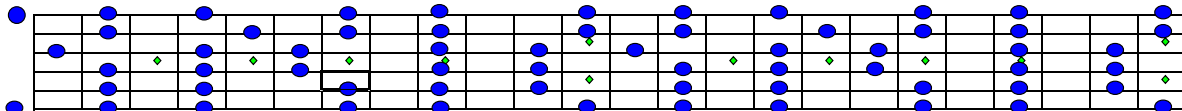

Modal Pentatonics

Fret 3 5 7 9 12 15 17 19 21 24

E Ionian Pentatonic: E, F#, G#, B, C# (Root, Maj 2nd, Maj 3rd, Per 5th, Maj 6th)

E Dorian Pentatonic Version 1: E, G, A, C#, D (Root, Min 3rd, Per 4th, Maj 6th, Min 7th)

E Dorian Pentatonic Version 2: E, G, A, B, C# (Root, Min 3rd, Per 4th, Per 5th, Min 6th)

E Phrygian Pentatonic: E, F, A, B, D (Root, Min 2nd, Per 4th, Per 5th, Min 7th)

E Lydian Pentatonic: E, G#, A#, B, D (Root, Maj 3rd, Aug 4th, Per 5th, Maj 7th)

E Mixolydian Pentatonic: E, G#, A, B, D (Root, Maj 3rd, Per 4th, Per 5th, Min 7th)

E Aeolian Pentatonic: E, G, A, B, D (Root, Min 3rd, Per 4th, Per 5th, Min 7th)

E Locrian Pentatonic: E, G, A, Bb, D (Root, Min 3rd, Per 4th, Dim 5th, Min 7th)