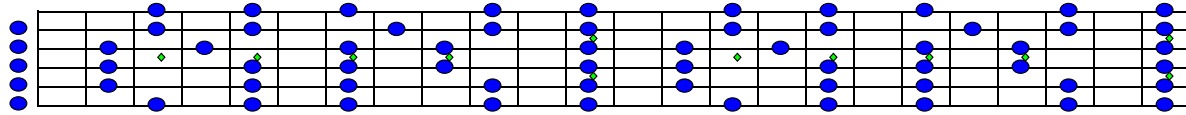

Modal Pentatonics

Fret 3 5 7 9 12 15 17 19 21 24

E Ionian Pentatonic: E, F#, G#, B, C# (Root, Maj 2nd, Maj 3rd, Per 5th, Maj 6th)

E Dorian Pentatonic Version 1: E, G, A, C#, D (Root, Min 3rd, Per 4th, Maj 6th, Min 7th)

E Dorian Pentatonic Version 2: E, G, A, B, C# (Root, Min 3rd, Per 4th, Per 5th, Min 6th)

E Phrygian Pentatonic: E, F, A, B, D (Root, Min 2nd, Per 4th, Per 5th, Min 7th)

E Lydian Pentatonic: E, G#, A#, B, D (Root, Maj 3rd, Aug 4th, Per 5th, Maj 7th)

E Mixolydian Pentatonic: E, G#, A, B, D (Root, Maj 3rd, Per 4th, Per 5th, Min 7th)

E Aeolian Pentatonic: E, G, A, B, D (Root, Min 3rd, Per 4th, Per 5th, Min 7th)

E Locrian Pentatonic: E, G, A, Bb, D (Root, Min 3rd, Per 4th, Dim 5th, Min 7th)