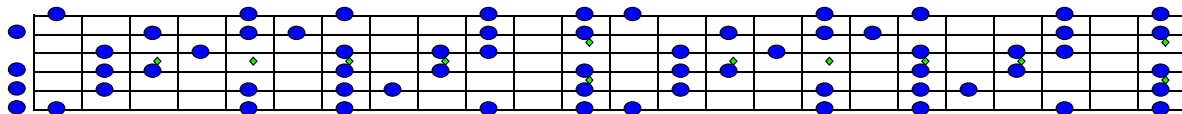

Modal Pentatonics

Fret 3 5 7 9 12 15 17 19 21 24

E Ionian Pentatonic: E, F#, G#, B, C# (Root, Maj 2nd, Maj 3rd, Per 5th, Maj 6th)

E Dorian Pentatonic Version 1: E, G, A, C#, D (Root, Min 3rd, Per 4th, Maj 6th, Min 7th)

E Dorian Pentatonic Version 2: E, G, A, B, C# (Root, Min 3rd, Per 4th, Per 5th, Min 6th)

E Phrygian Pentatonic: E, F, A, B, D (Root, Min 2nd, Per 4th, Per 5th, Min 7th)

E Lydian Pentatonic: E, G#, A#, B, D (Root, Maj 3rd, Aug 4th, Per 5th, Maj 7th)

E Mixolydian Pentatonic: E, G#, A, B, D (Root, Maj 3rd, Per 4th, Per 5th, Min 7th)

E Aeolian Pentatonic: E, G, A, B, D (Root, Min 3rd, Per 4th, Per 5th, Min 7th)

E Locrian Pentatonic: E, G, A, Bb, D (Root, Min 3rd, Per 4th, Dim 5th, Min 7th)