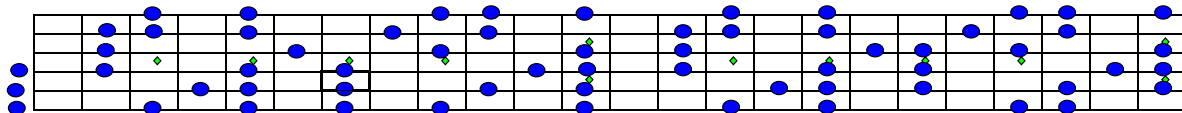

Modal Pentatonics

Fret 3 5 7 9 12 15 17 19 21 24

E Ionian Pentatonic: E, F#, G#, B, C# (Root, Maj 2nd, Maj 3rd, Per 5th, Maj 6th)

E Dorian Pentatonic Version 1: E, G, A, C#, D (Root, Min 3rd, Per 4th, Maj 6th, Min 7th)

E Dorian Pentatonic Version 2: E, G, A, B, C# (Root, Min 3rd, Per 4th, Per 5th, Min 6th)

E Phrygian Pentatonic: E, F, A, B, D (Root, Min 2nd, Per 4th, Per 5th, Min 7th)

E Lydian Pentatonic: E, G#, A#, B, D (Root, Maj 3rd, Aug 4th, Per 5th, Maj 7th)

E Mixolydian Pentatonic: E, G#, A, B, D (Root, Maj 3rd, Per 4th, Per 5th, Min 7th)

E Aeolian Pentatonic: E, G, A, B, D (Root, Min 3rd, Per 4th, Per 5th, Min 7th)

E Locrian Pentatonic: E, G, A, Bb, D (Root, Min 3rd, Per 4th, Dim 5th, Min 7th)