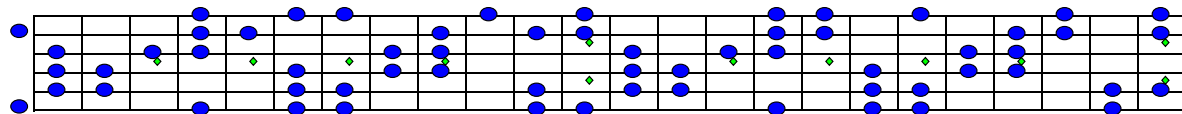

Modal Pentatonics

Fret 3 5 7 9 12 15 17 19 21 24

E Ionian Pentatonic: E, F#, G#, B, C# (Root, Maj 2nd, Maj 3rd, Per 5th, Maj 6th)

E Dorian Pentatonic Version 1: E, G, A, C#, D (Root, Min 3rd, Per 4th, Maj 6th, Min 7th)

E Dorian Pentatonic Version 2: E, G, A, B, C# (Root, Min 3rd, Per 4th, Per 5th, Min 6th)

E Phrygian Pentatonic: E, F, A, B, D (Root, Min 2nd, Per 4th, Per 5th, Min 7th)

E Lydian Pentatonic: E, G#, A#, B, D (Root, Maj 3rd, Aug 4th, Per 5th, Maj 7th)

E Mixolydian Pentatonic: E, G#, A, B, D (Root, Maj 3rd, Per 4th, Per 5th, Min 7th)

E Aeolian Pentatonic: E, G, A, B, D (Root, Min 3rd, Per 4th, Per 5th, Min 7th)

E Locrian Pentatonic: E, G, A, Bb, D (Root, Min 3rd, Per 4th, Dim 5th, Min 7th)