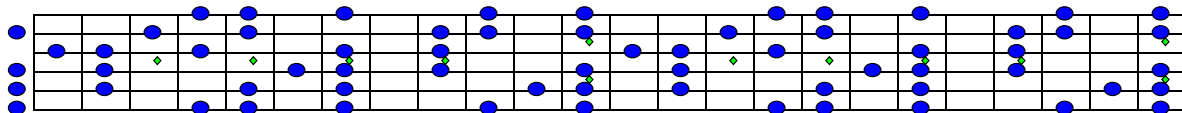

Modal Pentatonics

Fret 3 5 7 9 12 15 17 19 21 24

E Ionian Pentatonic: E, F#, G#, B, C# (Root, Maj 2nd, Maj 3rd, Per 5th, Maj 6th)

E Dorian Pentatonic Version 1: E, G, A, C#, D (Root, Min 3rd, Per 4th, Maj 6th, Min 7th)

E Dorian Pentatonic Version 2: E, G, A, B, C# (Root, Min 3rd, Per 4th, Per 5th, Min 6th)

E Phrygian Pentatonic: E, F, A, B, D (Root, Min 2nd, Per 4th, Per 5th, Min 7th)

E Lydian Pentatonic: E, G#, A#, B, D (Root, Maj 3rd, Aug 4th, Per 5th, Maj 7th)

E Mixolydian Pentatonic: E, G#, A, B, D (Root, Maj 3rd, Per 4th, Per 5th, Min 7th)

E Aeolian Pentatonic: E, G, A, B, D (Root, Min 3rd, Per 4th, Per 5th, Min 7th)

E Locrian Pentatonic: E, G, A, Bb, D (Root, Min 3rd, Per 4th, Dim 5th, Min 7th)